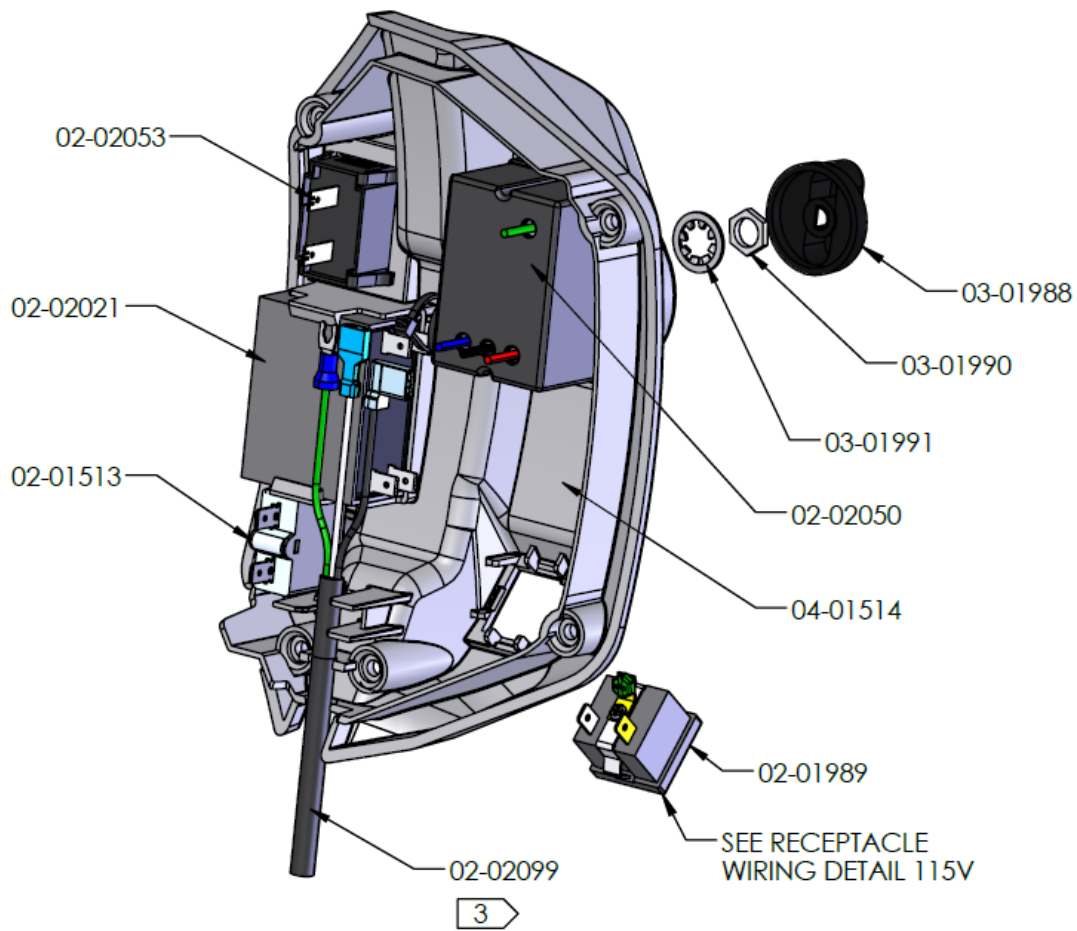

113164 (F568) PARTS LIST

STEALTH AV3000

NEW PART NO.	OLD PART NO.	QTY	DESCRIPTION
105297	02-02015	1	FAN ASSY – MOTORIZED IMPELLER 115V 340W 1550 RPM 420MM DIA
112499	03-01987	6	SCREW - #10 X 5/8 HIGH LOW PHP BLK
112340	03-01995	4	SCREW - #10 X 3/4 BWH TORX PS BLK
105351	04-01505	1	GRILL – OUTLET PC BLK STEALTH AV3000
119627	04-01510	1	STAND ASSY – TUBULAR STEALTH AV3000
106381	04-01512	1	HOUSING – MAIN BODY POLYETHYLENE FISHER BLUE STEALTH AV3000
107706	04-01513	1	HOUSING – INLET RING POLYETHYLENE FISHER BLUE STEALTH AV3000
103973	04-01515	1	ENCLOSURE – ELECTRICAL BOX BOTTOM ABS STEALTH AV3000

NEW PART NO.	OLD PART NO.	QTY	DESCRIPTION
107216	03-01981	2	KNOB – FLUTED M8 INSERT BLK
114772	03-01984	2	WASHER – 1.50 OD X .33 ID X .13 EPDM
118409	03-01985	2	NUT – M8 X 1.25 NYLOC ZP
112438	03-01986	2	SCREW – MACH M8 X 1.25 X 30 HH GR8 ZP
112499	03-01987	6	SCREW - #10 X 5/8 HIGH LOW PHP BLK
102093	04-01516	2	BUSHING – INNER STAND SUPPORT BLK STEALTH AV3000

NEW PART NO.	OLD PART NO.	QTY	DESCRIPTION
102770	02-01513	1	CIRCUIT BREAKER – 12A THERMAL SNAP IN
113944	02-01989	1	RECEPTACLE – SNAP IN 5-15R BLK
103441	02-02021	1	CAPACITOR – 30MFD 250V BOX
115747	02-02050	1	SWITCH ASSY – VAR SPEED TRIAC 115V 5A NO TABS STEALTH AV3000 (NOT SHOWN)
107698	02-02053	1	HOUR METER – RECTANGULAR MINI 115/230V SNAP IN
111254	02-02099	1	POWER CORD ASSY – 14/3 SJTW 5-15P 16FT STEALTH AV3000
107215	03-01988	1	KNOB – 1.38 OD BAR .25 X .156 D SHAFT RUBBER OVERMOLD BLK
118407	03-01990	1	NUT – 3/8-32NEF ZP
115109	03-01991	1	WASHER – 3/8 LOCK INTERNAL TOOTH ZP
103974	04-01514	1	ENCLOSURE – ELECTRICAL BOX COVER ABS STEALTH AV3000
116254	04-01517	1	ELECTRICAL BOX ASSEMBLY

NEW PART NO.	OLD PART NO.	QTY	DESCRIPTION
102770	02-01513	1	CIRCUIT BREAKER – 12A THERMAL SNAP IN
107698	02-02053	1	HOUR METER – RECTANGULAR MINI 115/230V SNAP IN

4 RECEPTACLE WIRING DETAIL 115V

WIRING SCHEMATIC