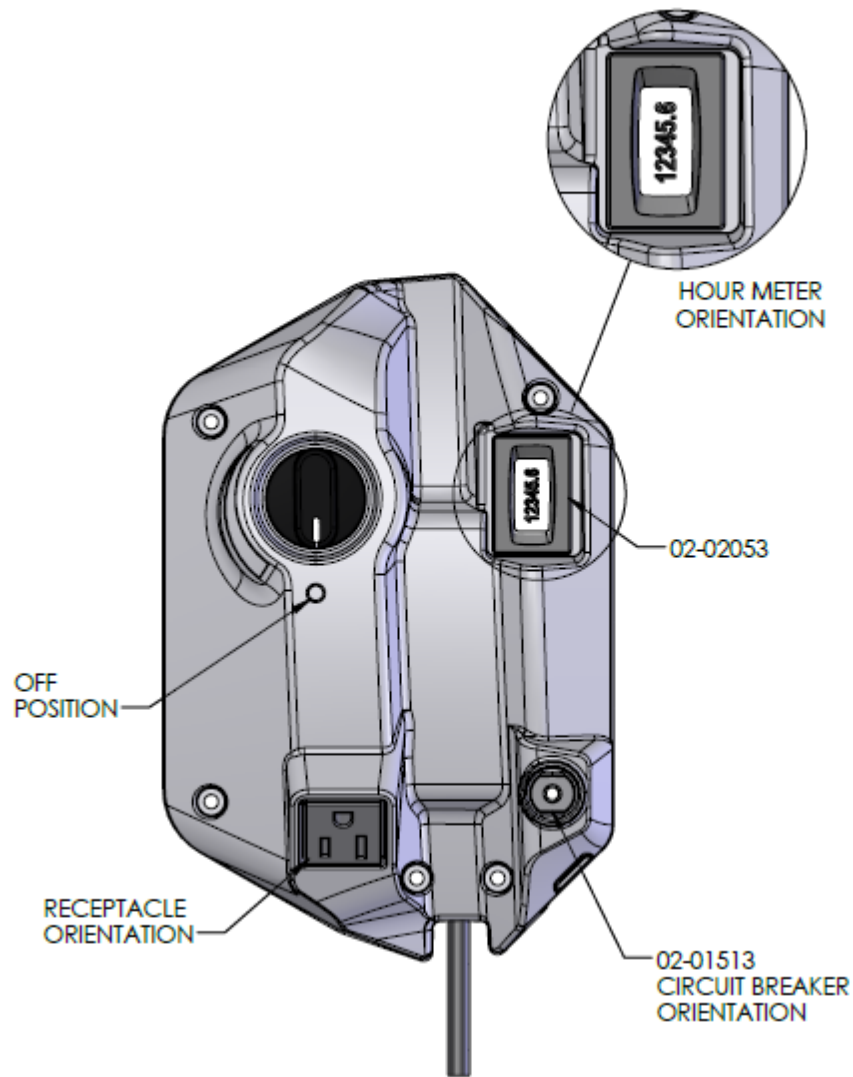

113164 (F568) PARTS LIST

STEALTH AV3000

NEW PART NO.	OLD PART NO.	QTY	DESCRIPTION
105297	02-02015	1	FAN ASSY – MOTORIZED IMPELLER 115V 340W 1550 RPM 420MM DIA
112499	03-01987	6	SCREW - #10 X 5/8 HIGH LOW PHP BLK
112340	03-01995	4	SCREW - #10 X 3/4 BWH TORX PS BLK
105351	04-01505	1	GRILL – OUTLET PC BLK STEALTH AV3000
119627	04-01510	1	STAND ASSY – TUBULAR STEALTH AV3000
106381	04-01512	1	HOUSING – MAIN BODY POLYETHYLENE FISHER BLUE STEALTH AV3000
107706	04-01513	1	HOUSING – INLET RING POLYETHYLENE FISHER BLUE STEALTH AV3000
103973	04-01515	1	ENCLOSURE – ELECTRICAL BOX BOTTOM ABS STEALTH AV3000

NEW PART NO.	OLD PART NO.	QTY	DESCRIPTION
107216	03-01981	2	KNOB – FLUTED M8 INSERT BLK
114772	03-01984	2	WASHER – 1.50 OD X .33 ID X .13 EPDM
118409	03-01985	2	NUT – M8 X 1.25 NYLOC ZP
112438	03-01986	2	SCREW – MACH M8 X 1.25 X 30 HH GR8 ZP
112499	03-01987	6	SCREW - #10 X 5/8 HIGH LOW PHP BLK
102093	04-01516	2	BUSHING – INNER STAND SUPPORT BLK STEALTH AV3000

NEW PART NO.	OLD PART NO.	QTY	DESCRIPTION
102770	02-01513	1	CIRCUIT BREAKER – 12A THERMAL SNAP IN
113944	02-01989	1	RECEPTACLE – SNAP IN 5-15R BLK
103441	02-02021	1	CAPACITOR – 30MFD 250V BOX
115747	02-02050	1	SWITCH ASSY – VAR SPEED TRIAC 115V 5A NO TABS STEALTH AV3000 (NOT SHOWN)
107698	02-02053	1	HOUR METER – RECTANGULAR MINI 115/230V SNAP IN
111254	02-02099	1	POWER CORD ASSY – 14/3 SJTW 5-15P 16FT STEALTH AV3000
107215	03-01988	1	KNOB – 1.38 OD BAR .25 X .156 D SHAFT RUBBER OVERMOLD BLK
118407	03-01990	1	NUT – 3/8-32NEF ZP
115109	03-01991	1	WASHER – 3/8 LOCK INTERNAL TOOTH ZP
103974	04-01514	1	ENCLOSURE – ELECTRICAL BOX COVER ABS STEALTH AV3000
116254	04-01517	1	ELECTRICAL BOX ASSEMBLY

NEW PART NO.	OLD PART NO.	QTY	DESCRIPTION
102770	02-01513	1	CIRCUIT BREAKER – 12A THERMAL SNAP IN
107698	02-02053	1	HOUR METER – RECTANGULAR MINI 115/230V SNAP IN

4 RECEPTACLE WIRING DETAIL 115V

WIRING SCHEMATIC