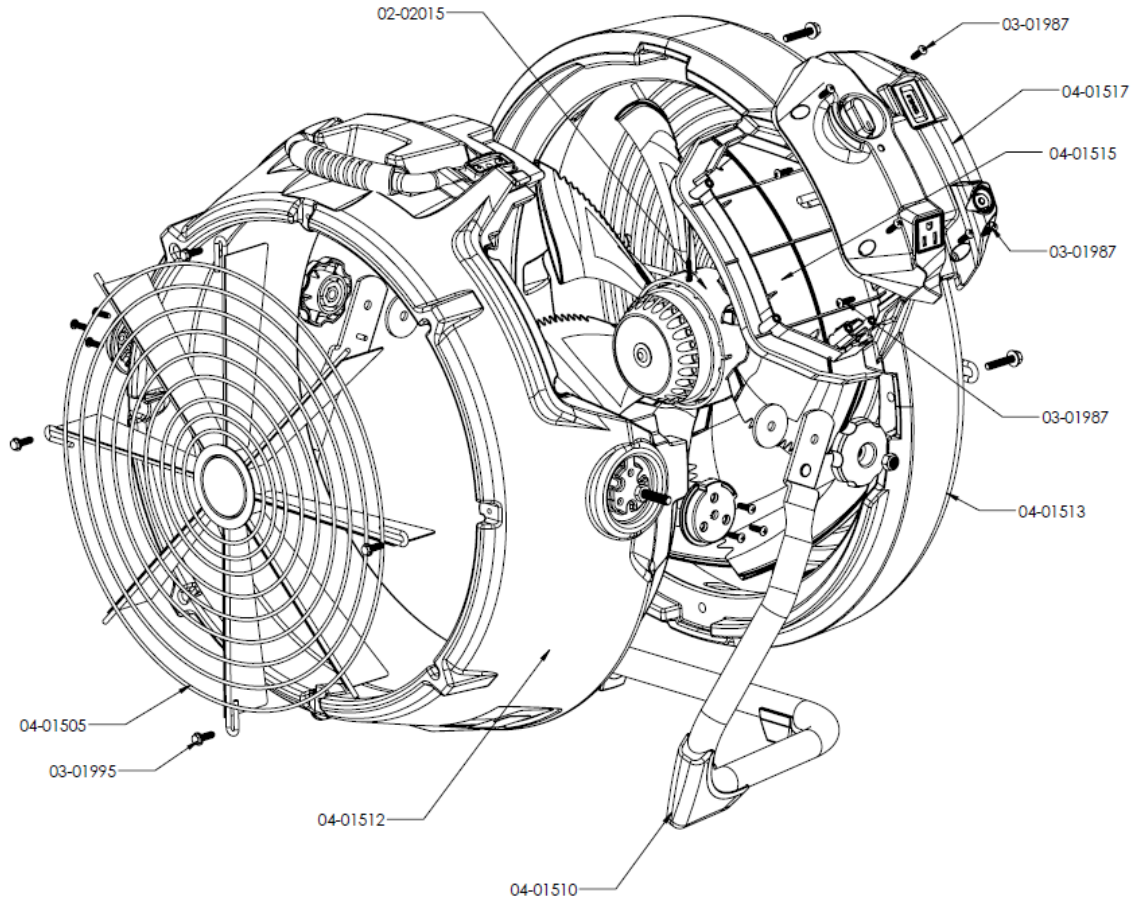

113164 (F568) PARTS LIST

STEALTH AV3000

NEW PART NO.	OLD PART NO.	QTY	DESCRIPTION
105297	02-02015	1	FAN ASSY – MOTORIZED IMPELLER 115V 340W 1550 RPM 420MM DIA
112499	03-01987	6	SCREW - #10 X 5/8 HIGH LOW PHP BLK
112340	03-01995	4	SCREW - #10 X 3/4 BWH TORX PS BLK
105351	04-01505	1	GRILL – OUTLET PC BLK STEALTH AV3000
119627	04-01510	1	STAND ASSY – TUBULAR STEALTH AV3000
106381	04-01512	1	HOUSING – MAIN BODY POLYETHYLENE FISHER BLUE STEALTH AV3000
107706	04-01513	1	HOUSING – INLET RING POLYETHYLENE FISHER BLUE STEALTH AV3000
103973	04-01515	1	ENCLOSURE – ELECTRICAL BOX BOTTOM ABS STEALTH AV3000

NEW PART NO.	OLD PART NO.	QTY	DESCRIPTION
107216	03-01981	2	KNOB – FLUTED M8 INSERT BLK
114772	03-01984	2	WASHER – 1.50 OD X .33 ID X .13 EPDM
118409	03-01985	2	NUT – M8 X 1.25 NYLOC ZP
112438	03-01986	2	SCREW – MACH M8 X 1.25 X 30 HH GR8 ZP
112499	03-01987	6	SCREW - #10 X 5/8 HIGH LOW PHP BLK
102093	04-01516	2	BUSHING – INNER STAND SUPPORT BLK STEALTH AV3000

NEW PART NO.	OLD PART NO.	QTY	DESCRIPTION
102770	02-01513	1	CIRCUIT BREAKER – 12A THERMAL SNAP IN
113944	02-01989	1	RECEPTACLE – SNAP IN 5-15R BLK
103441	02-02021	1	CAPACITOR – 30MFD 250V BOX
115747	02-02050	1	SWITCH ASSY – VAR SPEED TRIAC 115V 5A NO TABS STEALTH AV3000 (NOT SHOWN)
107698	02-02053	1	HOUR METER – RECTANGULAR MINI 115/230V SNAP IN
111254	02-02099	1	POWER CORD ASSY – 14/3 SJTW 5-15P 16FT STEALTH AV3000
107215	03-01988	1	KNOB – 1.38 OD BAR .25 X .156 D SHAFT RUBBER OVERMOLD BLK
118407	03-01990	1	NUT – 3/8-32NEF ZP
115109	03-01991	1	WASHER – 3/8 LOCK INTERNAL TOOTH ZP
103974	04-01514	1	ENCLOSURE – ELECTRICAL BOX COVER ABS STEALTH AV3000
116254	04-01517	1	ELECTRICAL BOX ASSEMBLY

NEW PART NO.	OLD PART NO.	QTY	DESCRIPTION
102770	02-01513	1	CIRCUIT BREAKER – 12A THERMAL SNAP IN
107698	02-02053	1	HOUR METER – RECTANGULAR MINI 115/230V SNAP IN

4 RECEPTACLE WIRING DETAIL 115V

WIRING SCHEMATIC