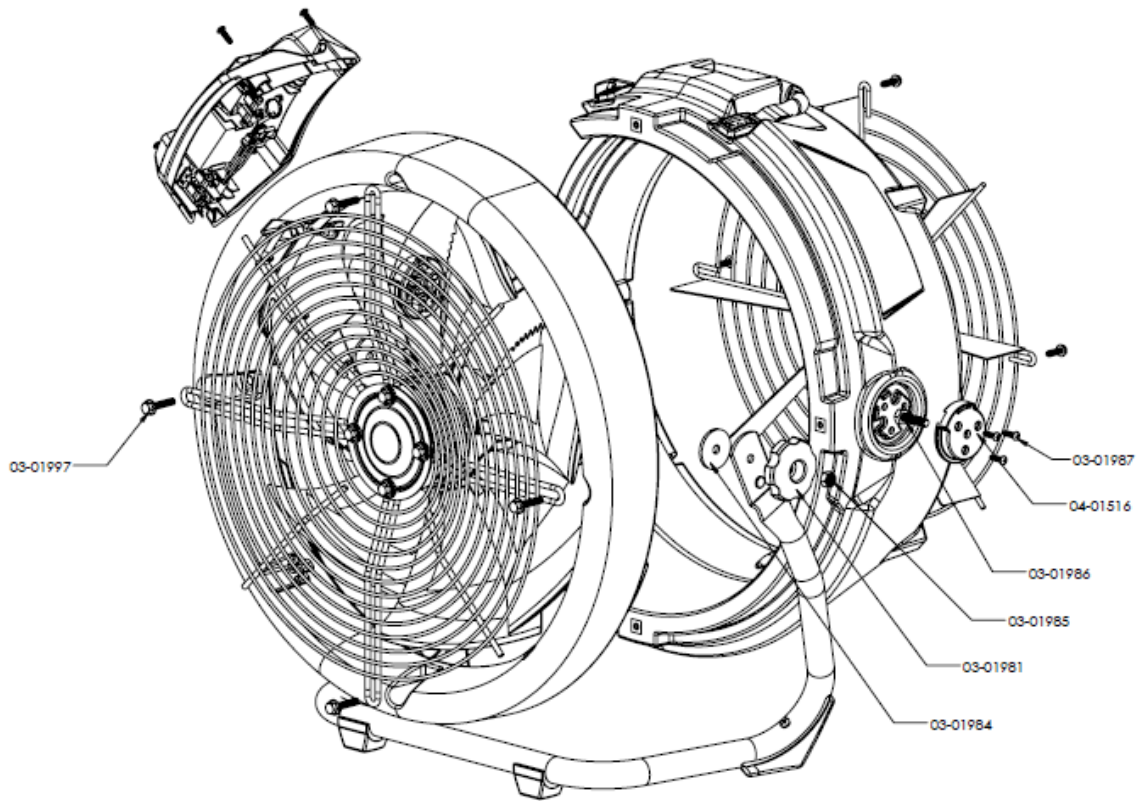

113164 (F568) PARTS LIST

STEALTH AV3000

NEW PART NO.	OLD PART NO.	QTY	DESCRIPTION
105297	02-02015	1	FAN ASSY – MOTORIZED IMPELLER 115V 340W 1550 RPM 420MM DIA
112499	03-01987	6	SCREW - #10 X 5/8 HIGH LOW PHP BLK
112340	03-01995	4	SCREW - #10 X 3/4 BWH TORX PS BLK
105351	04-01505	1	GRILL – OUTLET PC BLK STEALTH AV3000
119627	04-01510	1	STAND ASSY – TUBULAR STEALTH AV3000
106381	04-01512	1	HOUSING – MAIN BODY POLYETHYLENE FISHER BLUE STEALTH AV3000
107706	04-01513	1	HOUSING – INLET RING POLYETHYLENE FISHER BLUE STEALTH AV3000
103973	04-01515	1	ENCLOSURE – ELECTRICAL BOX BOTTOM ABS STEALTH AV3000

NEW PART NO.	OLD PART NO.	QTY	DESCRIPTION
107216	03-01981	2	KNOB – FLUTED M8 INSERT BLK
114772	03-01984	2	WASHER – 1.50 OD X .33 ID X .13 EPDM
118409	03-01985	2	NUT – M8 X 1.25 NYLOC ZP
112438	03-01986	2	SCREW – MACH M8 X 1.25 X 30 HH GR8 ZP
112499	03-01987	6	SCREW - #10 X 5/8 HIGH LOW PHP BLK
102093	04-01516	2	BUSHING – INNER STAND SUPPORT BLK STEALTH AV3000

NEW PART NO.	OLD PART NO.	QTY	DESCRIPTION
102770	02-01513	1	CIRCUIT BREAKER – 12A THERMAL SNAP IN
113944	02-01989	1	RECEPTACLE – SNAP IN 5-15R BLK
103441	02-02021	1	CAPACITOR – 30MFD 250V BOX
115747	02-02050	1	SWITCH ASSY – VAR SPEED TRIAC 115V 5A NO TABS STEALTH AV3000 (NOT SHOWN)
107698	02-02053	1	HOUR METER – RECTANGULAR MINI 115/230V SNAP IN
111254	02-02099	1	POWER CORD ASSY – 14/3 SJTW 5-15P 16FT STEALTH AV3000
107215	03-01988	1	KNOB – 1.38 OD BAR .25 X .156 D SHAFT RUBBER OVERMOLD BLK
118407	03-01990	1	NUT – 3/8-32NEF ZP
115109	03-01991	1	WASHER – 3/8 LOCK INTERNAL TOOTH ZP
103974	04-01514	1	ENCLOSURE – ELECTRICAL BOX COVER ABS STEALTH AV3000
116254	04-01517	1	ELECTRICAL BOX ASSEMBLY

NEW PART NO.	OLD PART NO.	QTY	DESCRIPTION
102770	02-01513	1	CIRCUIT BREAKER – 12A THERMAL SNAP IN
107698	02-02053	1	HOUR METER – RECTANGULAR MINI 115/230V SNAP IN

4 RECEPTACLE WIRING DETAIL 115V

WIRING SCHEMATIC