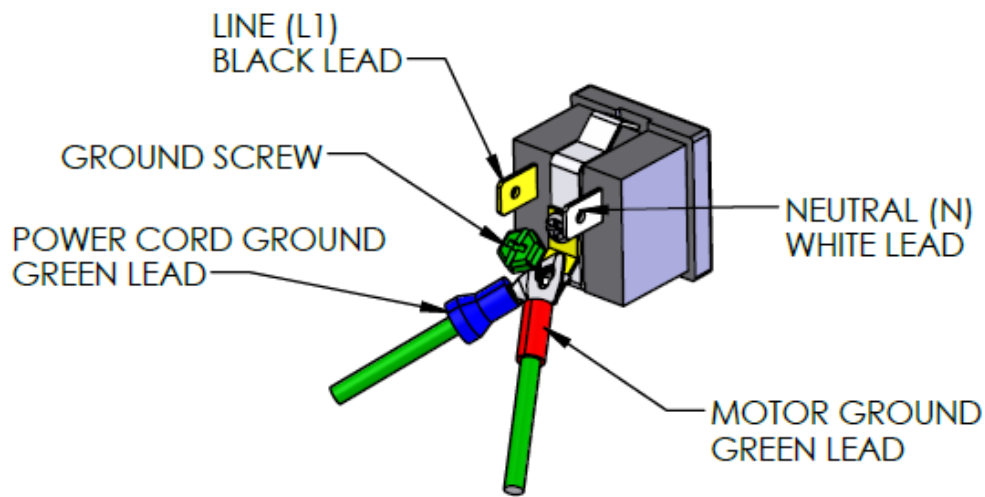

113164 (F568) PARTS LIST

STEALTH AV3000

NEW PART NO.	OLD PART NO.	QTY	DESCRIPTION
105297	02-02015	1	FAN ASSY – MOTORIZED IMPELLER 115V 340W 1550 RPM 420MM DIA
112499	03-01987	6	SCREW - #10 X 5/8 HIGH LOW PHP BLK
112340	03-01995	4	SCREW - #10 X 3/4 BWH TORX PS BLK
105351	04-01505	1	GRILL – OUTLET PC BLK STEALTH AV3000
119627	04-01510	1	STAND ASSY – TUBULAR STEALTH AV3000
106381	04-01512	1	HOUSING – MAIN BODY POLYETHYLENE FISHER BLUE STEALTH AV3000
107706	04-01513	1	HOUSING – INLET RING POLYETHYLENE FISHER BLUE STEALTH AV3000
103973	04-01515	1	ENCLOSURE – ELECTRICAL BOX BOTTOM ABS STEALTH AV3000

NEW PART NO.	OLD PART NO.	QTY	DESCRIPTION
107216	03-01981	2	KNOB – FLUTED M8 INSERT BLK
114772	03-01984	2	WASHER – 1.50 OD X .33 ID X .13 EPDM
118409	03-01985	2	NUT – M8 X 1.25 NYLOC ZP
112438	03-01986	2	SCREW – MACH M8 X 1.25 X 30 HH GR8 ZP
112499	03-01987	6	SCREW - #10 X 5/8 HIGH LOW PHP BLK
102093	04-01516	2	BUSHING – INNER STAND SUPPORT BLK STEALTH AV3000

NEW PART NO.	OLD PART NO.	QTY	DESCRIPTION
102770	02-01513	1	CIRCUIT BREAKER – 12A THERMAL SNAP IN
113944	02-01989	1	RECEPTACLE – SNAP IN 5-15R BLK
103441	02-02021	1	CAPACITOR – 30MFD 250V BOX
115747	02-02050	1	SWITCH ASSY – VAR SPEED TRIAC 115V 5A NO TABS STEALTH AV3000 (NOT SHOWN)
107698	02-02053	1	HOUR METER – RECTANGULAR MINI 115/230V SNAP IN
111254	02-02099	1	POWER CORD ASSY – 14/3 SJTW 5-15P 16FT STEALTH AV3000
107215	03-01988	1	KNOB – 1.38 OD BAR .25 X .156 D SHAFT RUBBER OVERMOLD BLK
118407	03-01990	1	NUT – 3/8-32NEF ZP
115109	03-01991	1	WASHER – 3/8 LOCK INTERNAL TOOTH ZP
103974	04-01514	1	ENCLOSURE – ELECTRICAL BOX COVER ABS STEALTH AV3000
116254	04-01517	1	ELECTRICAL BOX ASSEMBLY

NEW PART NO.	OLD PART NO.	QTY	DESCRIPTION
102770	02-01513	1	CIRCUIT BREAKER – 12A THERMAL SNAP IN
107698	02-02053	1	HOUR METER – RECTANGULAR MINI 115/230V SNAP IN

4 RECEPTACLE WIRING DETAIL 115V

WIRING SCHEMATIC