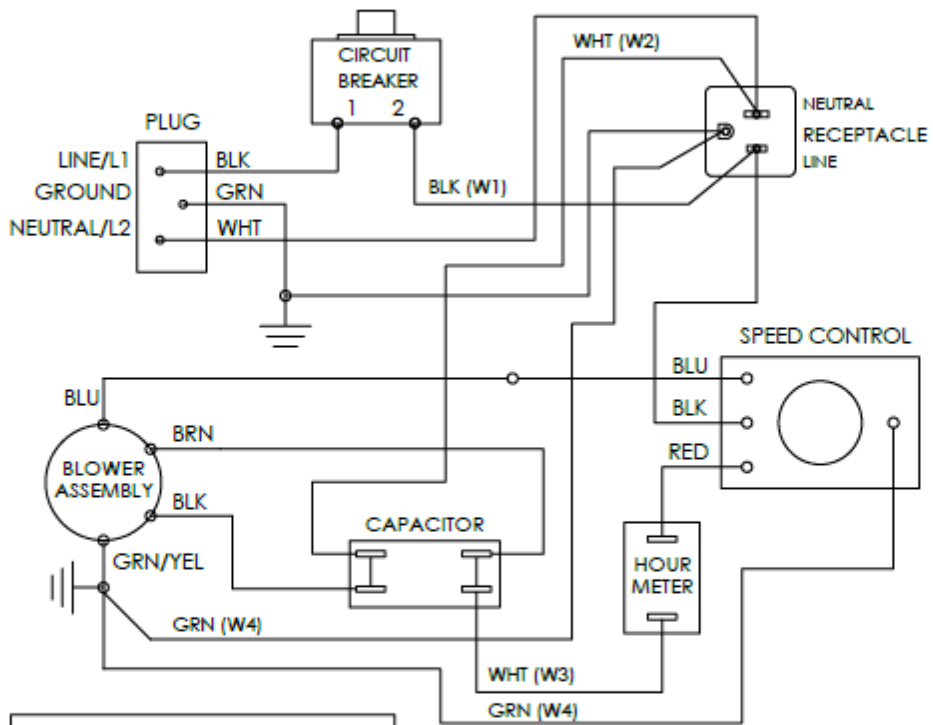

NEW PART NO.	OLD PART NO.	QTY	DESCRIPTION
102770	02-01513	1	CIRCUIT BREAKER – 12A THERMAL SNAP IN
113944	02-01989	1	RECEPTACLE – SNAP IN 5-15R BLK
103441	02-02021	1	CAPACITOR – 30MFD 250V BOX
115747	02-02050	1	SWITCH ASSY – VAR SPEED TRIAC 115V 5A NO TABS STEALTH AV3000 (NOT SHOWN)
107698	02-02053	1	HOUR METER – RECTANGULAR MINI 115/230V SNAP IN
111254	02-02099	1	POWER CORD ASSY – 14/3 SJTW 5-15P 16FT STEALTH AV3000
107215	03-01988	1	KNOB – 1.38 OD BAR .25 X .156 D SHAFT RUBBER OVERMOLD BLK
118407	03-01990	1	NUT – 3/8-32NEF ZP
115109	03-01991	1	WASHER – 3/8 LOCK INTERNAL TOOTH ZP
103974	04-01514	1	ENCLOSURE – ELECTRICAL BOX COVER ABS STEALTH AV3000
116254	04-01517	1	ELECTRICAL BOX ASSEMBLY

NEW PART NO.	OLD PART NO.	QTY	DESCRIPTION
102770	02-01513	1	CIRCUIT BREAKER – 12A THERMAL SNAP IN
107698	02-02053	1	HOUR METER – RECTANGULAR MINI 115/230V SNAP IN

4 RECEPTACLE WIRING DETAIL 115V

WIRING SCHEMATIC

STEALTH AV3000 - 115V 60HZ WIRING DIAGRAM

WIRING COLOR CODES

BLK = BLACK	WHT = WHITE
GRN = GREEN	BRN = BROWN
RED = RED	BLU = BLUE
YEL = YELLOW	
GRN/YEL = GREEN/YELLOW	
BNW = BROWN/WHITE	