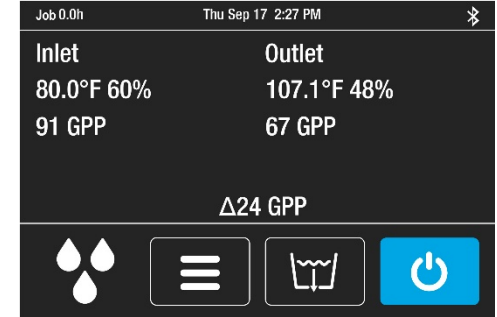

2020 Dehumidifier Command Hub Guide

Home Screen

Unit OFF

Unit must be plugged in.

Press **MENU** to access settings and configuration controls

Press **PURGE** to pump out condensate tank

Press **ON/OFF** to turn unit on

Unit ON

- Job hours and Time
- Inlet/Outlet temp, %RH and GPP
- Current GPP removal

Bottom menu bar:

Quick-Reference Inlet GPP
1 drop: < 60 GPP
2 drops: 60–90 GPP
3 drops: > 90 GPP

Press **MENU** to access settings and configuration controls

Press **PURGE** to pump out condensate tank

Press **ON/OFF** to turn unit on.